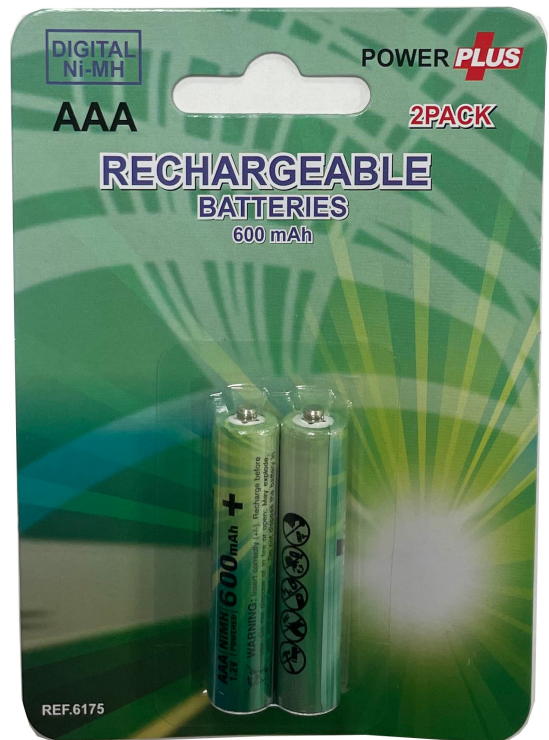

Item: 6175
Description: 2 Rechargeable AAA Nimh Batteries 600 mAh
Case Qty: 72 Inner Qty: 12
Barcode: 5055203803007