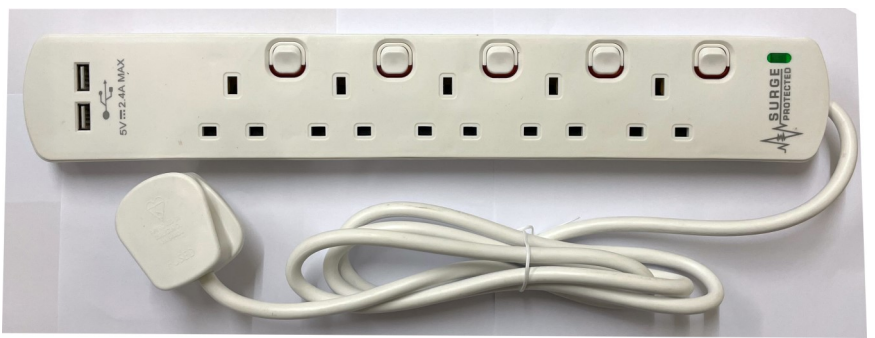

Item: 1355
 Description: **4 Socket 2 Metre Surge** Extension Socket
 with 2 x 2.4A USB Ports
 Case Qty: 20 Barcode: 5055203810548

Item: 1354
 Description: **5 Socket 2 Metre Individually Neon Switched** Extension Socket With 2 x 2.4A USB Ports, **Surge Protected**, Neon Indicator
Box Packing as show above
 Case Qty: 20 Barcode: 5055203810531