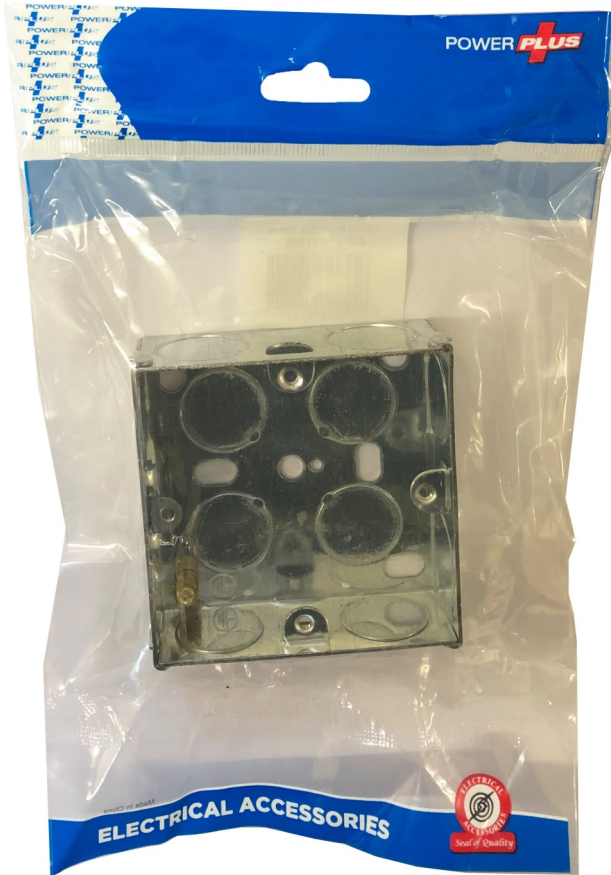

Item: 1272
Description: 1 Gang Metal Box 25mm
Case Qty: 100 Inner Qty: 10
Barcode: 5055203802185