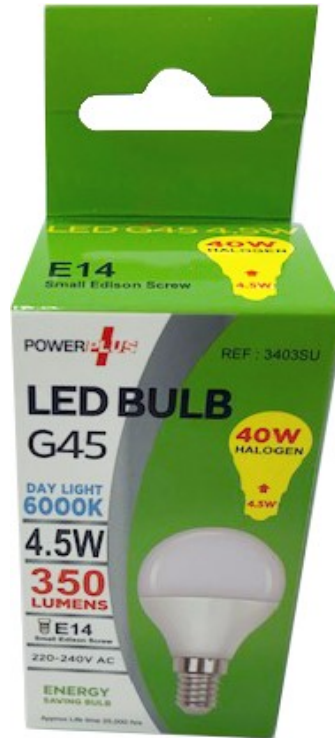

Bulb Type	Colour/Temp	Voltage	Approx. Hours	Bulb Size	Dimmable?
Golf G45 Bulb	3000K Warm White	220 - 240V AC	25,000	Height:80mm Width:45mm	Not Dimmable

Item No.	Wattage	Lumens	Cap/Fitting	Case Qty	Barcode
3332	4.5 Watts Equivalent to 40 Watts	350Lm	B22 (Bayonet Cap)	60 (5X12)	5055203806985
3487	4.5 Watts Equivalent to 40 Watts	350Lm	B15 (Small Bayonet Cap)	60 (5X12)	5055203809948
3401	4.5 Watts Equivalent to 40 Watts	350Lm	E27 (Edison Screw)	60 (5X12)	5055203808279
3331	4.5 Watts Equivalent to 40 Watts	350Lm	E14 (Small Edison Screw)	60 (5X12)	5055203806978

Bulb Type	Colour/Temp	Voltage	Approx. Hours	Bulb Size	Dimmable?
Golf G45 Bulb	6000K Day Light	220 - 240 AC	25,000	Height:80mm Width:45mm	Not Dimmable

Item No.	Wattage	Lumens	Cap/Fitting	Case Qty	Barcode
3402	4.5 Watts Equivalent to 40 Watts	350Lm	B22 (Bayonet Cap)	60 (5X12)	5055203808286
3404	4.5 Watts Equivalent to 40 Watts	350Lm	E27 (Edison Screw)	60 (5X12)	5055203808309
3403	4.5 Watts Equivalent to 40 Watts	350Lm	E14 (Small Edison Screw)	60 (5X12)	5055203808293

WE DO NOT SUPPLY LESS THAN CASE QUANTITY FOR THE PRODUCTS ON THIS PAGE