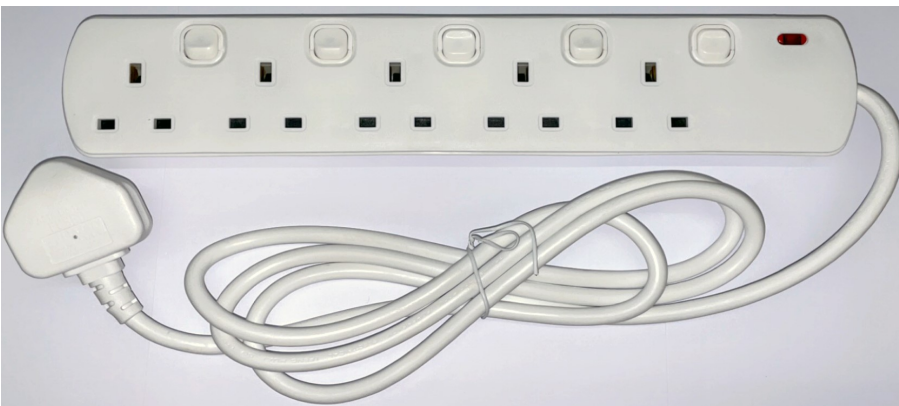

Switched Extension Sockets

Contact us: Email: Sales@Powerplusent.com
Website: WWW.POWERPLUSENT.COM
Tel: 0161 - 518 7182

Item No.	Description	Case Qty	Barcode
1126 / 1102	Grey 4 Way - 2 Metre Switched. Individual neon switches	30	5055203806008 / 5060010431688

Item No.	Description	Case Qty	Barcode
1360	White 4 Socket - 2 Metre Switched	30	5055203810777
1361	Black 4 Socket - 2 Metre Switched	30	5055203810784

Item No.	Description	Case Qty	Barcode
1128	White 5 Socket - 2 Metre Switched	40	5055203806022

Item No.	Description	Case Qty	Barcode
1362	Silver/ Grey 4 Socket - 5 Metre Switched	20	5055203810883