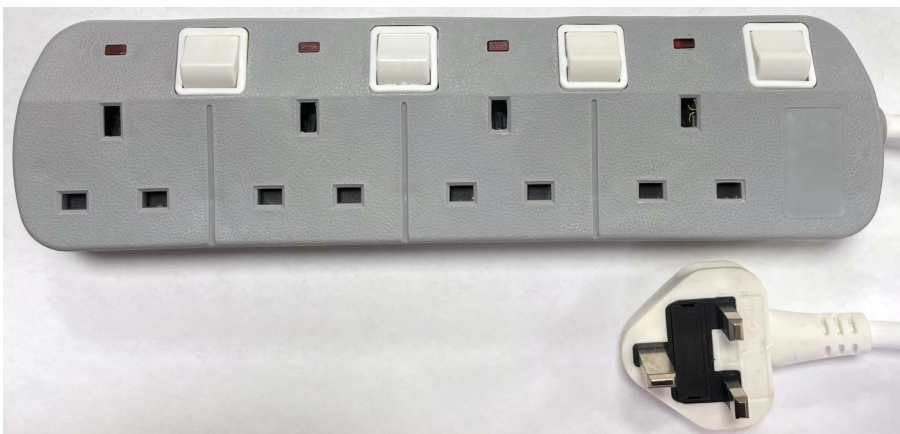

Item No.	Description	Case Qty	Barcode
1128	White 5 Socket - 2 Metre Switched	40	5055203806022