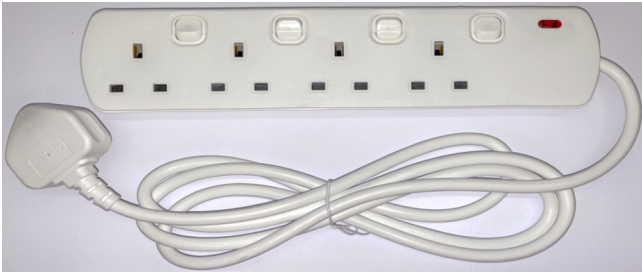

Switched Extension Sockets

Contact us: Email: Sales@Powerplusent.com
 Website: WWW.POWERPLUSENT.COM
 Tel: 0161 - 518 7182

Item No.	Description	Case Qty	Barcode
1126 / 1102	Grey 4 Way - 2 Metre Switched. Individual neon switches	30	5055203806008 / 5060010431688