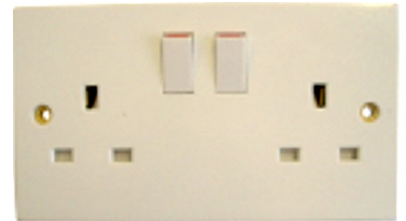

Item: 1024
Description: 1 Gang 2 Way Switch 10amp
Case Qty: 100 Inner Qty: 10
Barcode: 5060010430476

Item: 1025
Description: 2 Gang 2 Way Switch 10amp
Case Qty: 100 Inner Qty: 10
Barcode: 5060010430483