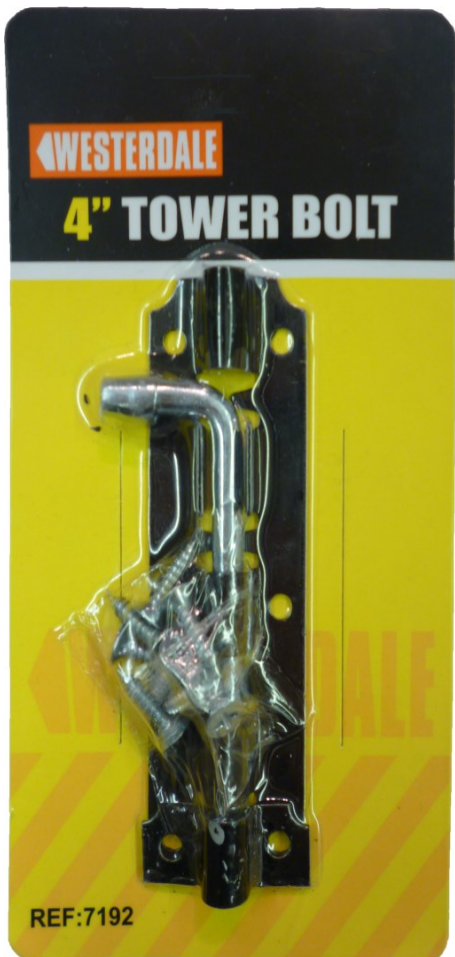

Item: **7118**
Description: **6 inch Tower Bolt - Black**
Case Qty: 48   Barcode: 5060010434641